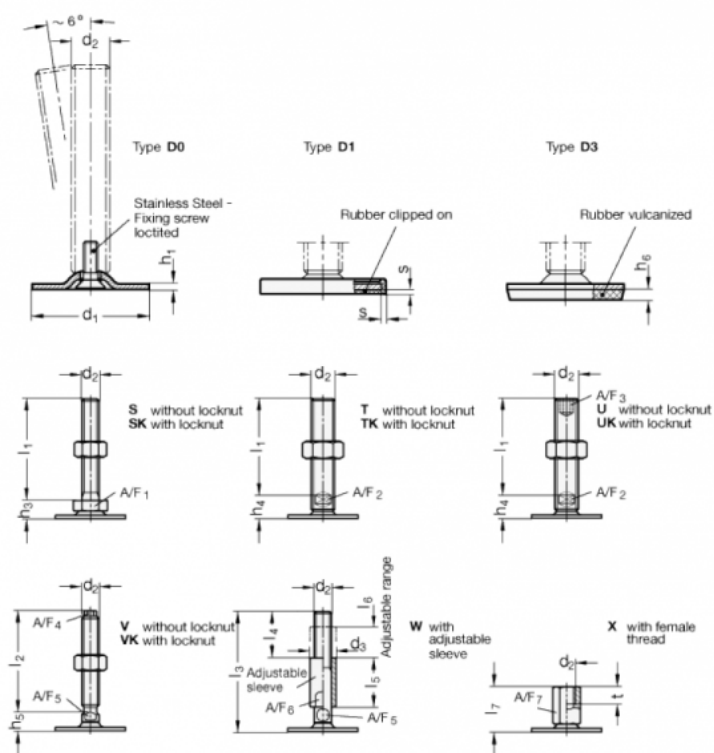

Article number: 204180M16100D3T
 Description: E+G levelling foot
 GN 41-80-M16-100-D3-T
 Note: T Without nut, Wrench flat at the bottom

Measures

- A/F2 = 12
- d1 = 80
- d2 = M16
- h1 = 3
- h4 = 18
- h6 = 5
- l1 = 100
- s =